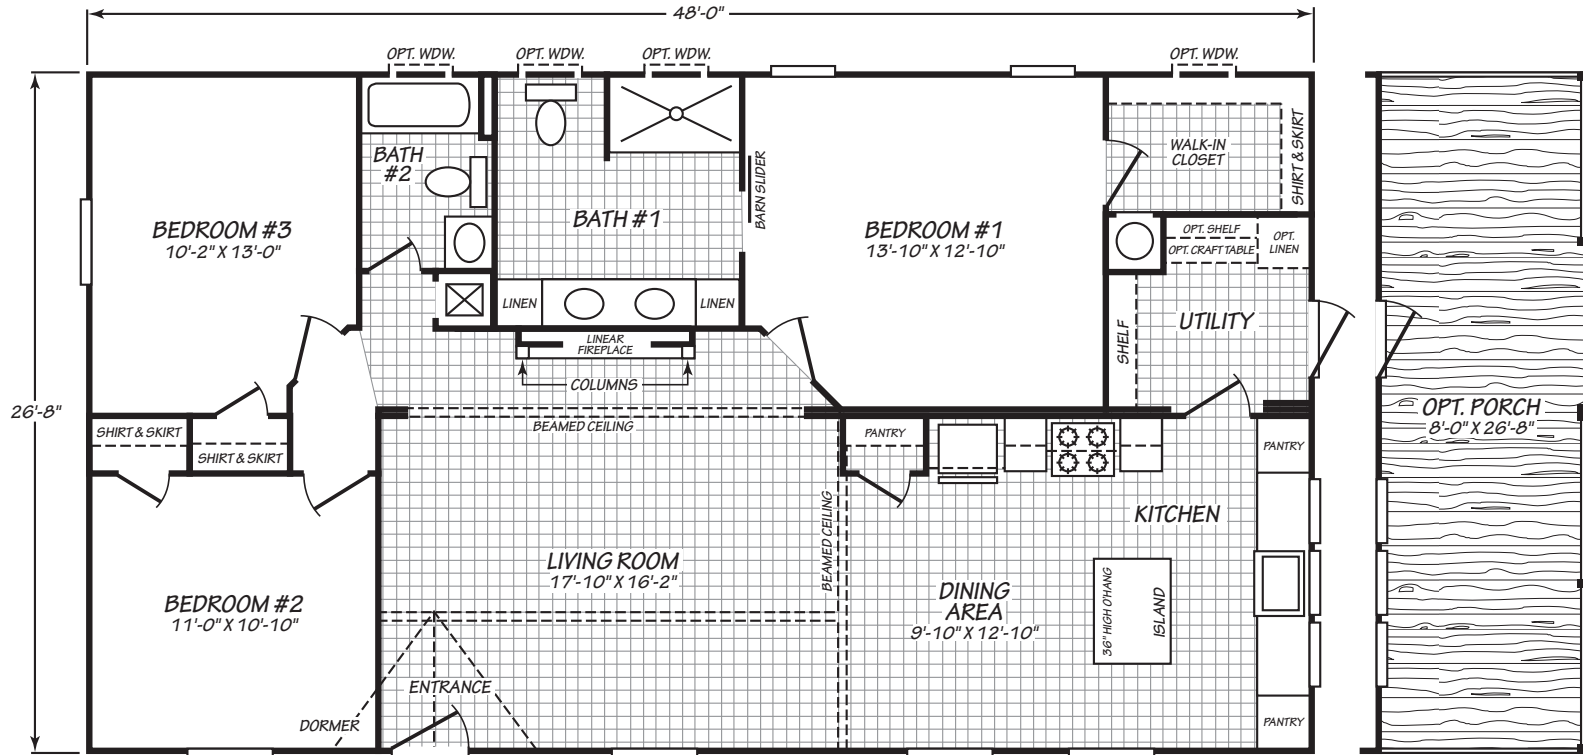

# SANDALWOOD XL

## MODEL 28483H

3 Bedroom • 2 Bath • 1,280 Square Feet

©2020 FLEETWOOD HOMES INC. ALL RIGHTS RESERVED

Important: Because we continually update and modify our products, it is important for you to know that our brochures and literature are for illustrative purposes only. **ILLUSTRATIONS MAY SHOW OPTIONAL FEATURES.** All information contained herein may vary from the actual home we build. Dimensions are nominal length and width measurements are from exterior wall to exterior wall. We reserve the right to make changes at any time, without notice or obligation, in prices, colors, materials, specifications, features and models. Please check with your retailer for specific information about the home you select.